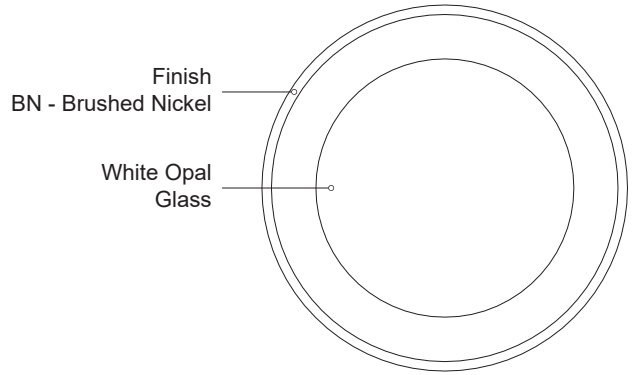

CHARLIE
FM6008
FLUSH MOUNT

PROJECT

DESCRIPTION

SPECIFICATION DETAILS

Fixture Dimensions	D8" x H3"
Light Source	LED
Wattage	8W
Total Lumens	600lm
Delivered Lumens	450lm
Voltage	120V
Color Temperature	3000K
CRI (Ra)	80CRI
LED Rated Life	50,000 hours
Dimming	100% - 10%, ELV Dimmer (Not Included)
Glass Details	Opal Glass
Location	Dry

* For custom options, consult factory for details.
* For warranty information, please visit www.kuzcolighting.com/warranty

KUZCO

CANADA: 19054 28TH AVENUE - SURREY, BC V3Z 6M3
USA: 3035 E. LONE MOUNTAIN ROAD - LAS VEGAS, NV 89081

WWW.KUZCOLIGHTING.COM

© 2010 KUZCO LIGHTING. ALL RIGHTS RESERVED.

COMMENT